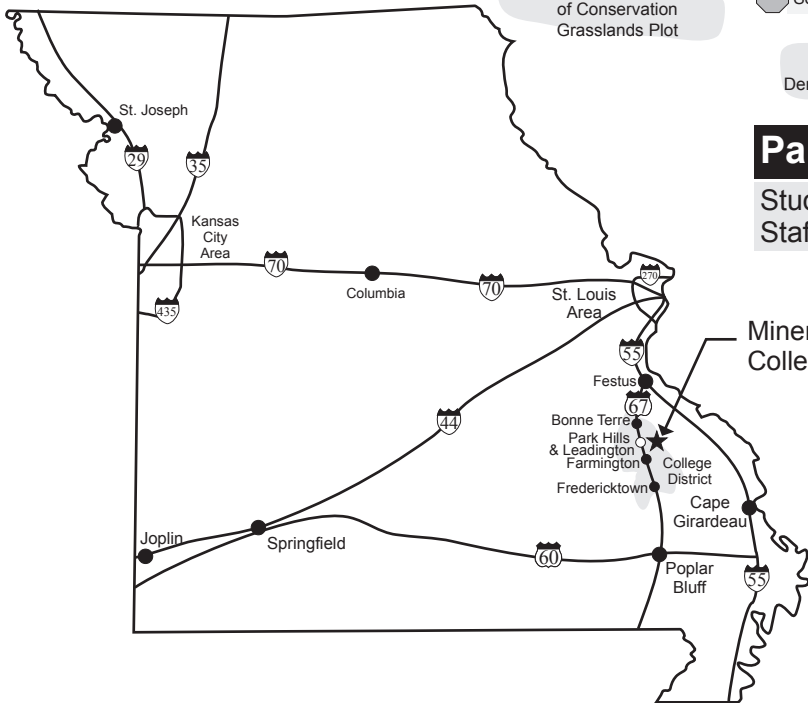

Park Hills/
Leadington Exit

St. Louis, 60 miles

.5 mi. Fire Academy Building

Fredericktown,
26 miles

32

67

Flat River Rd.

General Services

Serenity HospiceCare

Continuing Education

Missouri State Highway Patrol

Dixie Kohn Drive

Missouri Department of Conservation Grasslands Plot

Solace Place

Biomass Demonstration Plots

Bus Parking

Warm Up Area for Library Venue

Library Venue

MAC Theatre Venue

Equipment/Student Loading & Unloading

Parking Legend

Student A, B, C, D, E, F, G
Staff 1, 2, 3, 4

Mineral Area College

Mineral Area College

Serving Communities Since 1922

P.O. Box 1000, Park Hills, MO 63601

(855) MAC-4YOU ■ (573) 431-4593 ■ www.MineralArea.edu

State Highway O