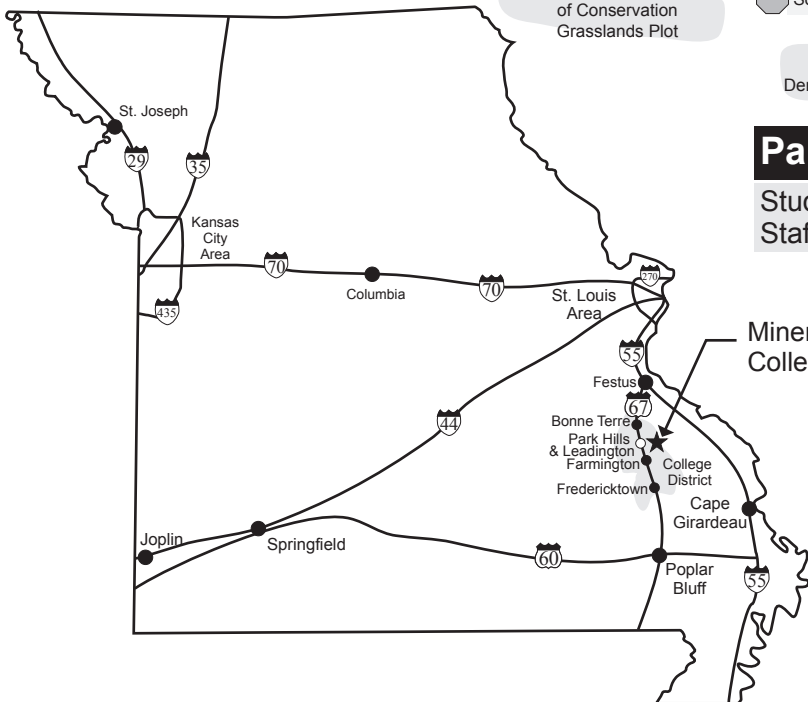

Park Hills/
Leadington Exit

St. Louis, 60 miles

.5 mi. Fire Academy Building

Fredericktown,
26 miles

32

67

Flat River Rd.

General Services

Serenity HospiceCare

Continuing Education

Missouri State Highway Patrol

College Park Housing

Dixie Kohn Drive

Missouri Department of Conservation Grasslands Plot

Solace Place

Biomass Demonstration Plots

Parking Legend

Student A, B, C, D, E, F, G
Staff 1, 2, 3, 4

1

Technology Center

Allied Health Wing

Greenhouse

F2 F

3

4

E

G G2

D

Fine Arts

Public Safety Center

Challenge Course

Fine Arts Theater

Fire Academy Training Center

Upward Bound

Adv. Mfg. Lab

North College Center

Adv. Mfg. Lab

Student Services, Business Office

C.H. Cozean Library

Cafeteria

Robert E. Sechrest Sr. Field House

Shop

2

A

B

C

Hal Loughary Baseball Field

Trap & Skeet Range

Quarry Pond

State Highway O

Mineral Area College

MINERAL AREA COLLEGE

P.O. Box 1000, Park Hills, MO 63601
(855) MAC-4YOU ■ (573) 431-4593 ■ www.MineralArea.edu