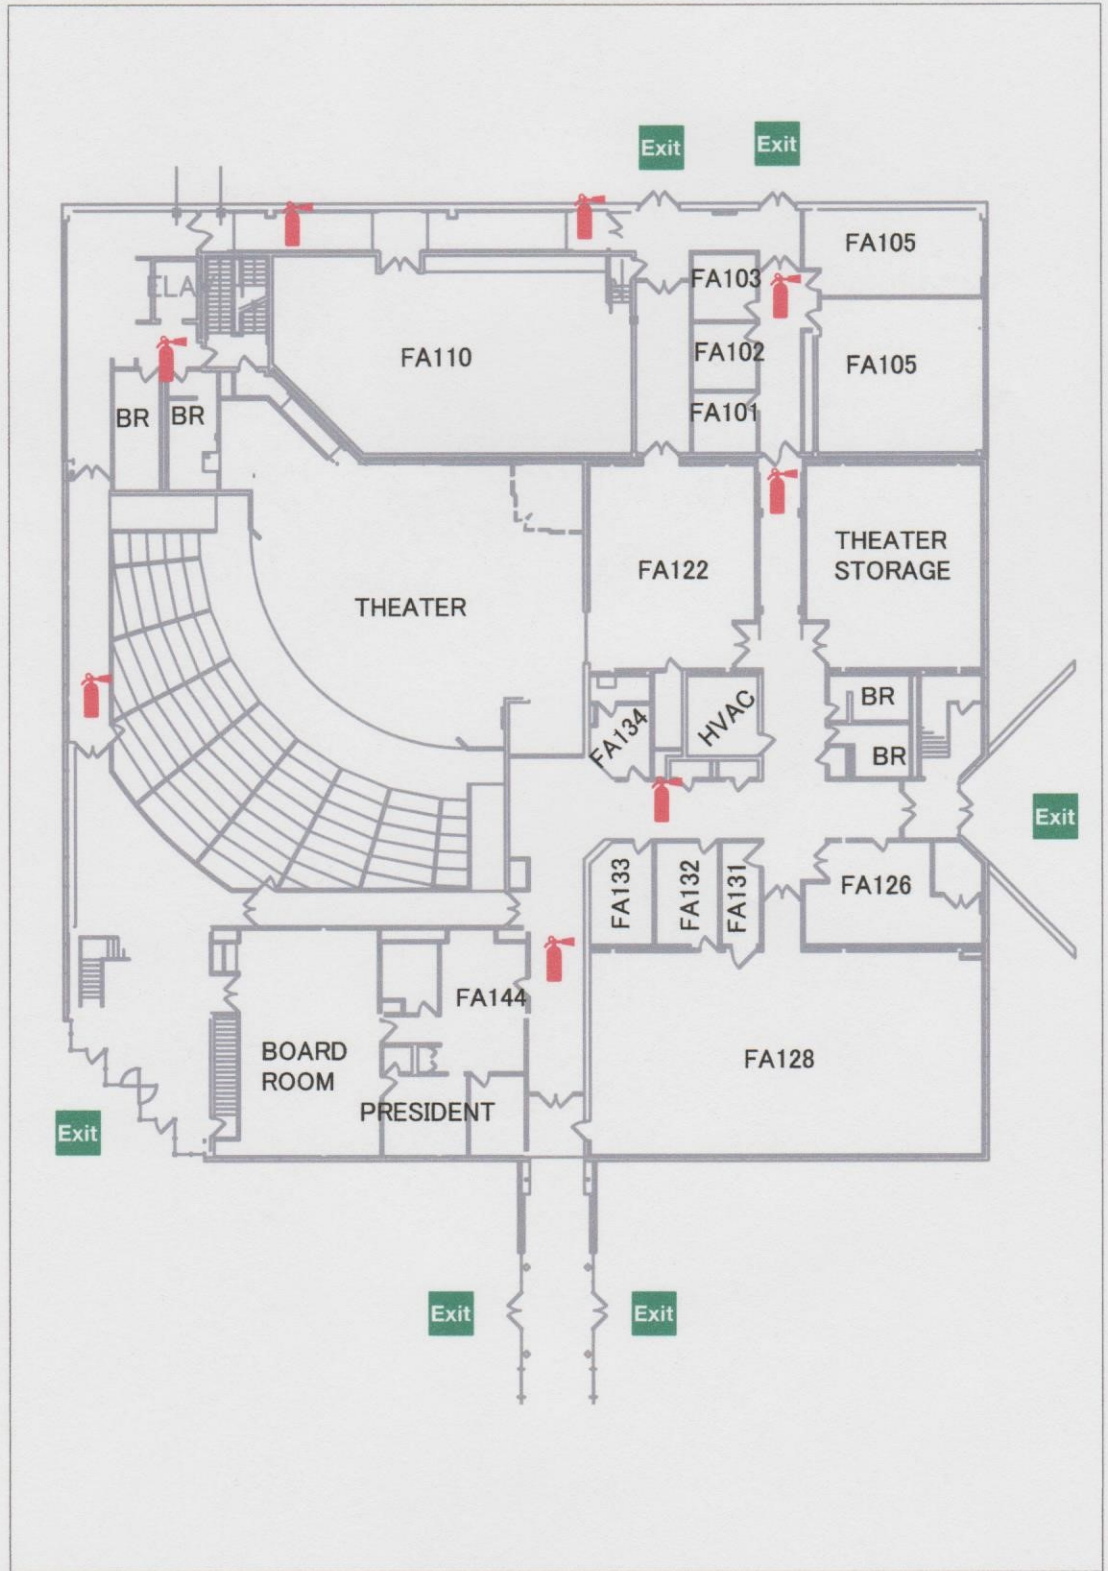

# Emergency Exits

## Fine Arts Building 1st Floor

### LEGEND

-  AED Station
-  Fire Extinguisher
-  Emergency Exit
-  EVAC Chair
-  Stairs
-  Area of Refuge