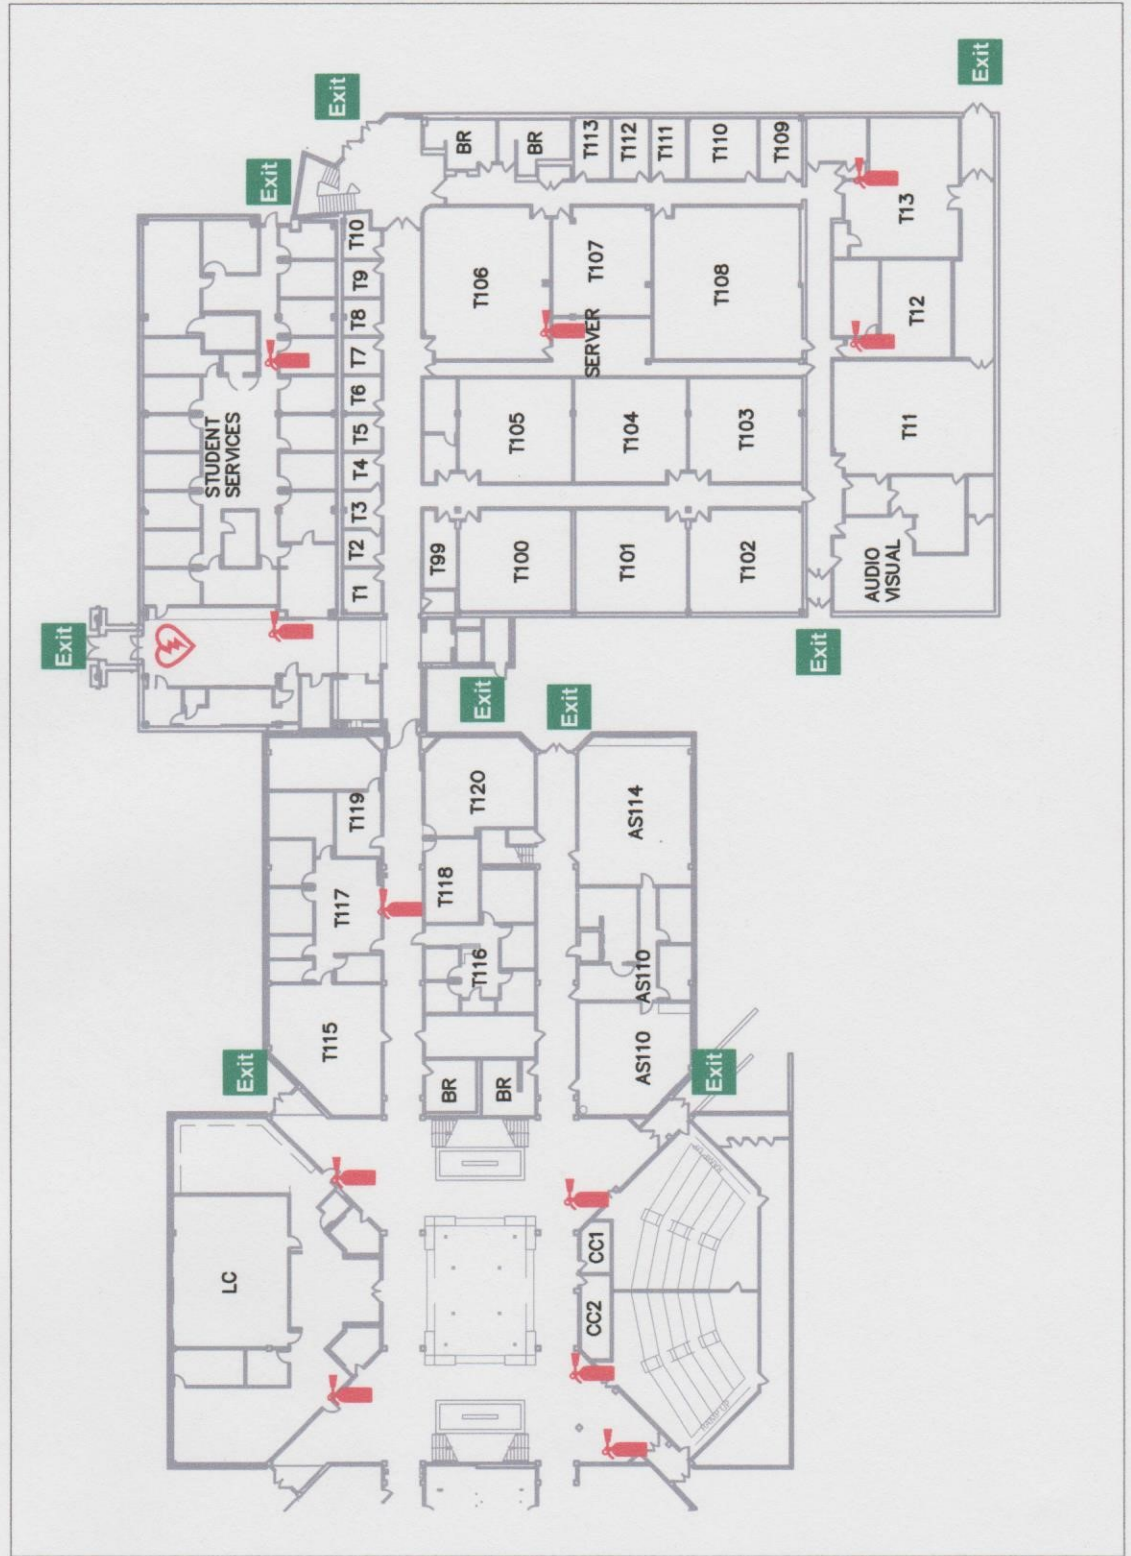

Emergency Exits

Arts & Sciences Building (Partial) + Technology Building - 1st Floor

LEGEND

- AED Station
- Fire Extinguisher
- Emergency Exit
- EVAC Chair
- Stairs
- Area of Refuge

MINERAL AREA COLLEGE