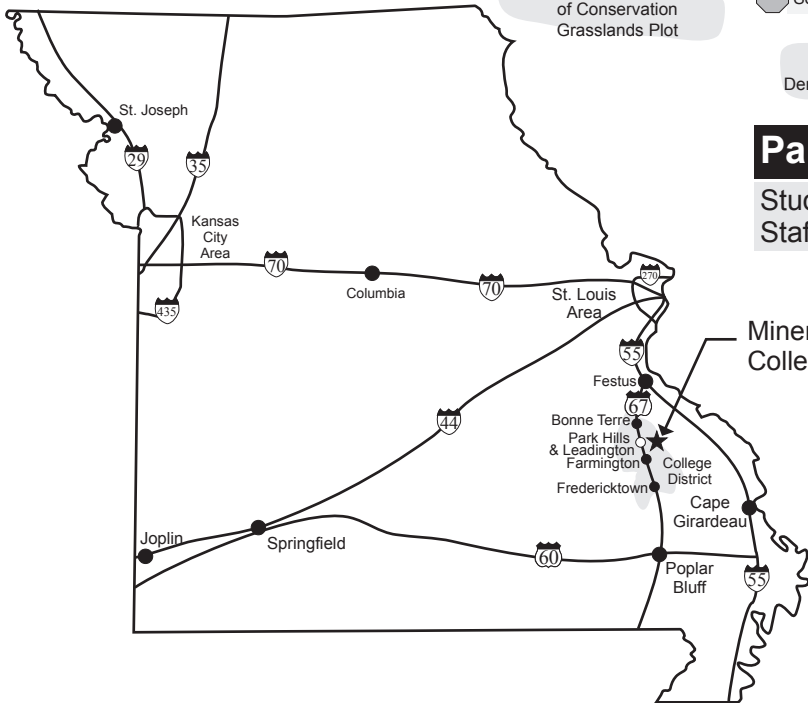

Park Hills/
Leadington Exit

St. Louis, 60 miles

.5 mi. Fire Academy Building

Fredericktown,
26 miles

32

67

Flat River Rd.

General Services

Serenity HospiceCare

Continuing Education

Missouri State Highway Patrol

College Park Housing

Dixie Kohn Drive

Missouri Department of Conservation Grasslands Plot

Solace Place

Biomass Demonstration Plots

Parking Legend

Student A, B, C, D, E, F, G
Staff 1, 2, 3, 4

1

2

3

4

F2

F

E

D

C

B

A

Upward Bound Talent Search

North College Center

G

Adv. Mfg. Lab

Public Safety Center

Technology Center

Allied Health Wing

Greenhouse

Arts & Sciences

C.H. Cozean Library

Student Services, Business Office

Field House

Robert E. Sechrest Sr. Field House

Shop

Fine Arts

Fine Arts Theater

Challenge Course

Fire Academy Training Center

Hal Loughary Baseball Field

Trap & Skeet Range

Missouri Department of Conservation Quarry Pond

State Highway O

Mineral Area College

Serving Communities Since 1922

P.O. Box 1000, Park Hills, MO 63601

(855) MAC-4YOU ■ (573) 431-4593 ■ www.MineralArea.edu