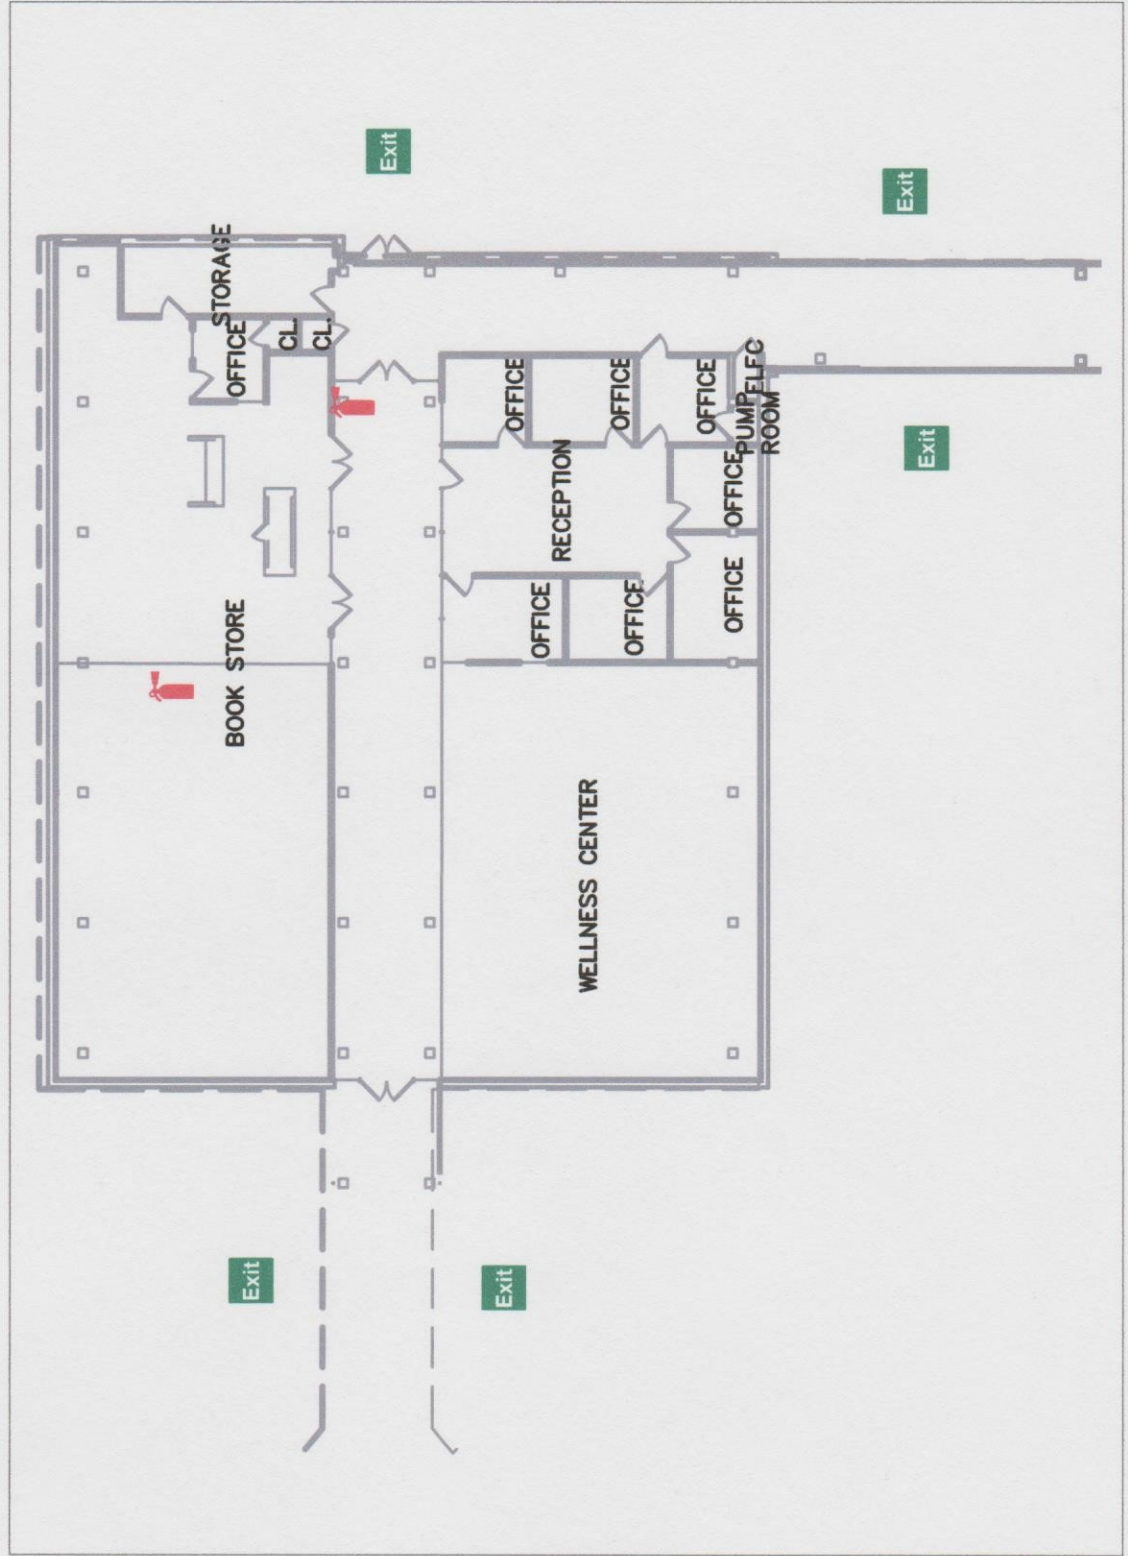

# Emergency Exits

## Bookstore & Athletic Department

**LEGEND**

-  AED Station
-  Fire Extinguisher
-  Emergency Exit
-  EVAC Chair
-  Stairs
-  Area of Refuge

MINERAL AREA COLLEGE