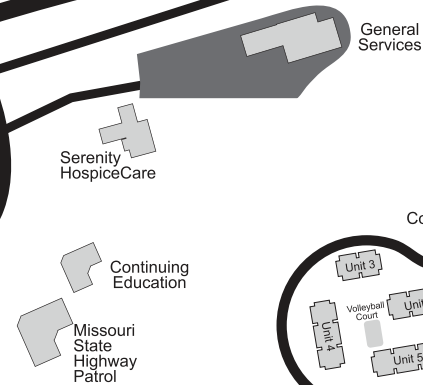

St. Louis, 60 miles →

32 Park Hills/
Leadington Exit

Fredericktown
26 miles ←

67

Flat River Rd.

Missouri Department
of Conservation
Grasslands Plot

Dixie Kohn Drive

Biomass
Demonstration
Plots

Solace
Place

Hal Loughary
Baseball Field

Missouri
Department of
Conservation
Quarry Pond

Parking Legend

Student	A, B, C, D, E, F, G
Staff	1, 2, 3, 4

Trap
& Skeet
Range

MINERAL AREA COLLEGE

P.O. Box 1000, Park Hills, MO 63601
(855) MAC-4YOU • (573) 431-4593 • www.MineralArea.edu