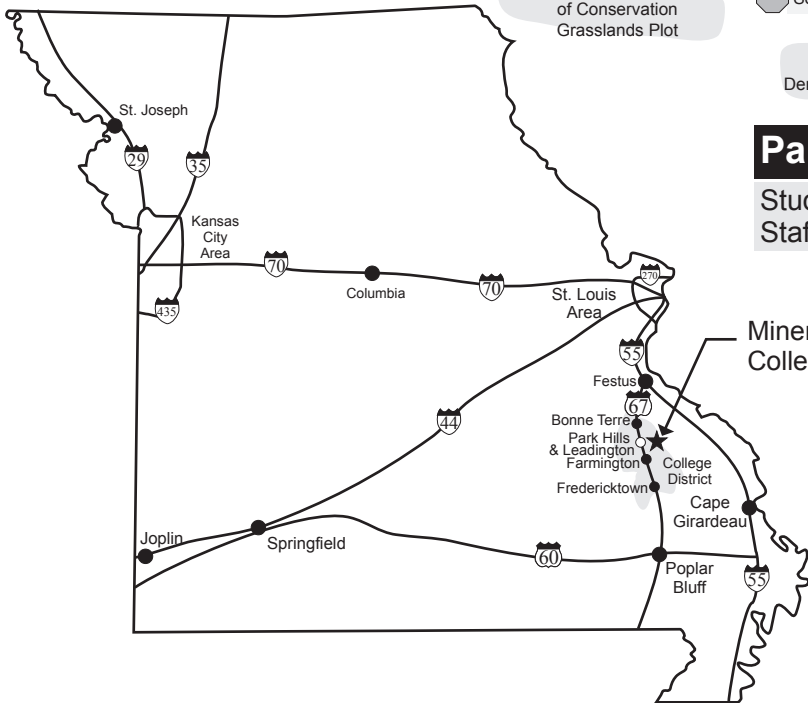

Park Hills/
Leadington Exit

St. Louis, 60 miles

.5 mi. Fire Academy Building

Fredericktown,
26 miles

32

67

Flat River Rd.

General Services

Serenity HospiceCare

Continuing Education

Missouri State Highway Patrol

College Park Housing

Dixie Kohn Drive

Missouri Department of Conservation Grasslands Plot

Solace Place

Biomass Demonstration Plots

Parking Legend

Student A, B, C, D, E, F, G
Staff 1, 2, 3, 4

Bus Parking
(Lots F & F2)

Reception / Bus Unloading Zone
(Lot 2)

MAC Fine Arts Theater
(Performance Venue)

1

Technology Center

Allied Health Wing

F2

F

Upward Bound

Adv. Mfg. Lab

4

North College Center

Adv. Mfg. Lab

G

G2

3

E

D

Fine Arts

2

MAC Fine Arts Theater

Challenge Course

Student Services, Business Office

Text

A

B

C

Robert E. Sechrest Sr. Field House

Shop

Hal Loughary Baseball Field

Trap & Skeet Range

Quarry Pond

Fire Academy Training Center

State Highway O

MINERAL AREA COLLEGE

P.O. Box 1000, Park Hills, MO 63601
(855) MAC-4YOU ■ (573) 431-4593 ■ www.MineralArea.edu