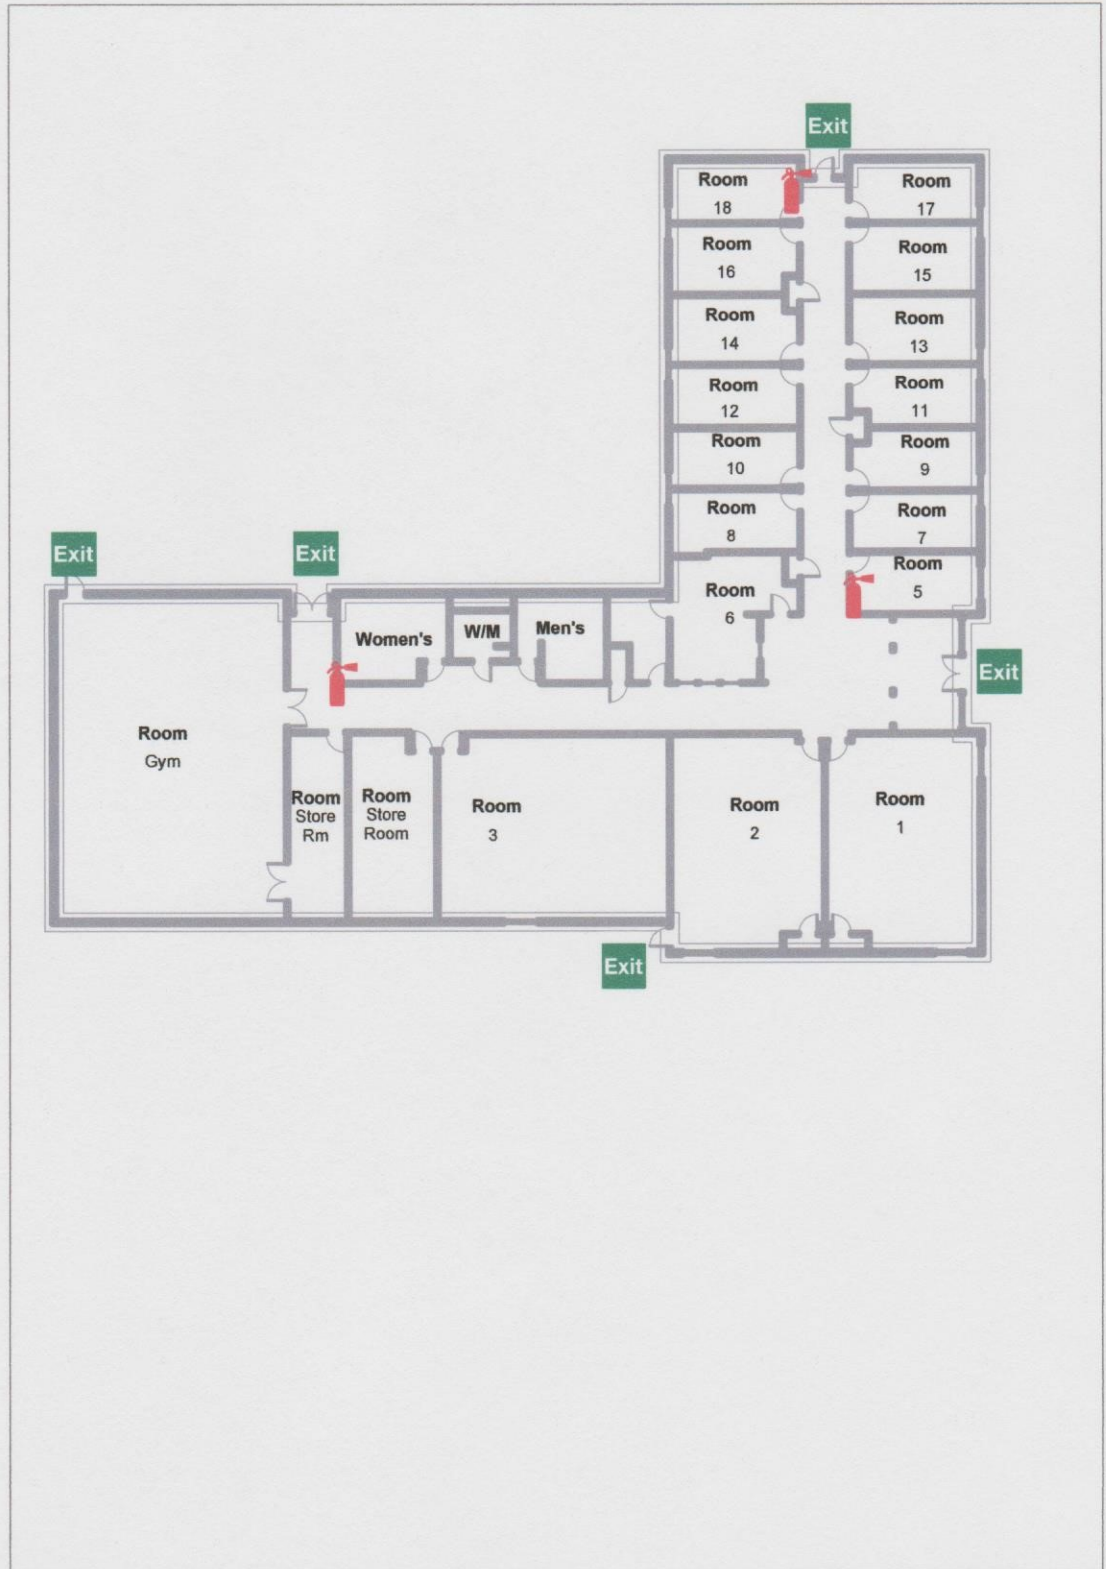

Emergency Exits

Public Safety Building

LEGEND

-  AED Station
-  Fire Extinguisher
-  Emergency Exit
-  EVAC Chair
-  Stairs
-  Area of Refuge